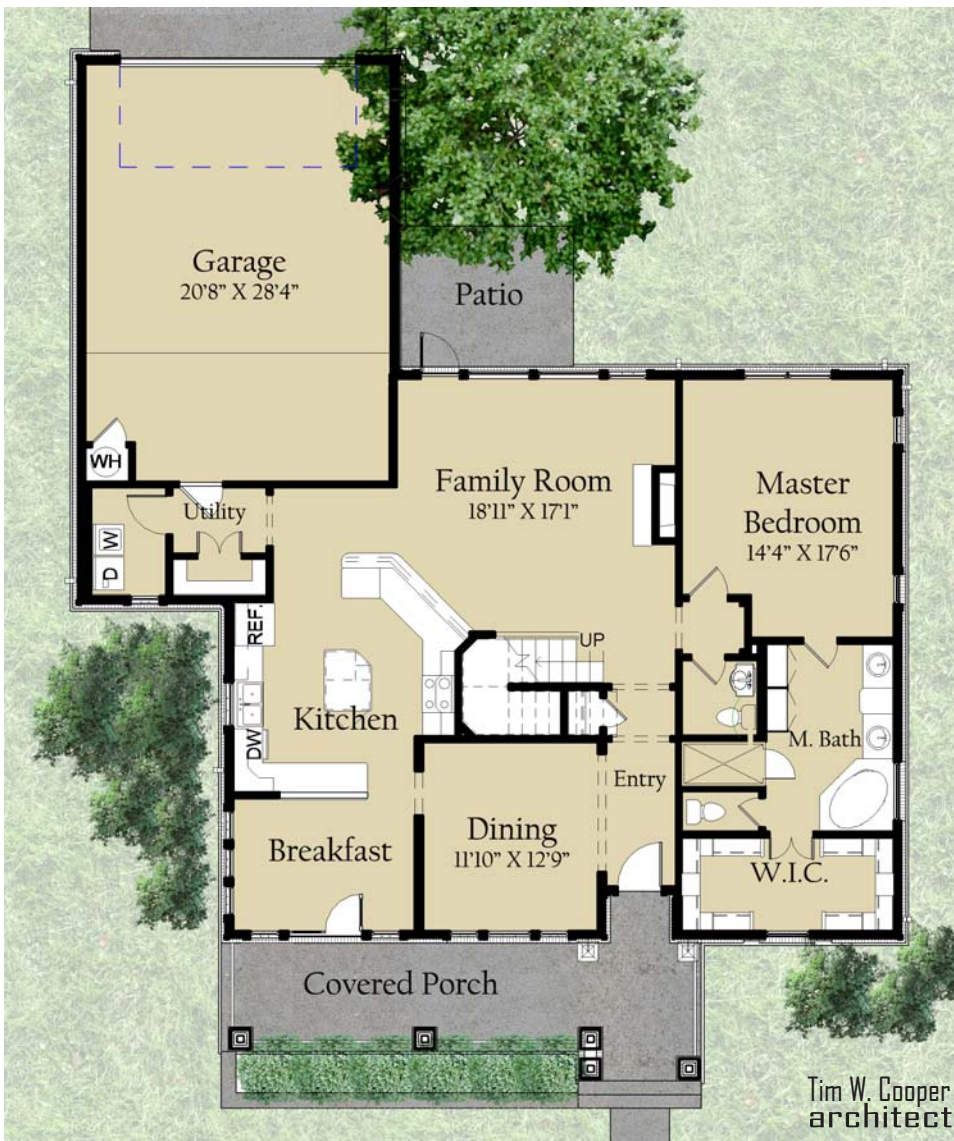

Arborgate

+Granite Counter tops in the Kitchen

+Designer Faucets and Plumbing Fixtures

+Tumbled Stone, Ceramic and Glass Tile Backsplashes in the Kitchen

+Extensive Recessed Can Lighting

+Spacious and Private King Sized Master Suite

+Granite Vanity Counter Tops in the Master Bath

+Walk-in Shower and Jacuzzi Tub in the Master Bath

+Large Walk-in Closets

+Hardwood Flooring in Entry, Dining Room, Family Room (varies by plan)

+10' Ceilings Throughout All of the First Level on Single and Two Level Plans

+Large Covered Front Porch

+Patio off of Family Room

+Crown Molding and Tall Baseboard Trim Throughout

+Open Spacious Floor plans

+Gas Log Fireplace with Wood Mantle and Trim

+Ceramic Tile Flooring in Wet Areas

+Many Options to Select from for Creating Your Custom Dream Home

For more information, visit our website at www.BuffingtonHomesAR.com

Elevations shown are artist's concepts. Prices, plans, specifications, square footage and availability are subject to change without notice or prior obligation. Square Footage is approximate and may vary upon elevations and/or options selected.

Harmon Grove
At Central Park , Bentonville