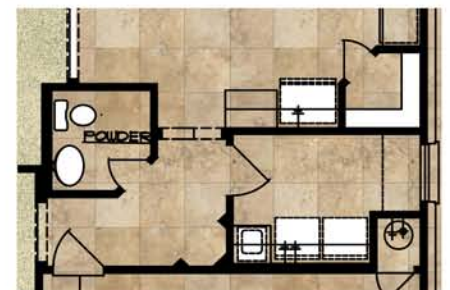

BUFFINGTON HOMES

OF ARKANSAS

Colette

2,396 Square Feet

1 Level, 4 Bedrooms, 2 or 2.5 Baths available, Dining Room, Large Open Living Area, Large Master Bedroom, Spacious Closets, Walk-in Pantry, Covered Porch, Covered Patio, 2 Car Garage. Many Options and Upgrades to select from, including a Powder Bath and a 3rd Car Garage.

Colette

Optional Bay at Master Bedroom

Optional 3rd Car Garage

Optional Powder Bath

For more information, visit our website at www.BuffingtonHomesAR.com

Elevations shown are artist's concepts. Prices, plans, specifications, square footage and availability are subject to change without notice or prior obligation. Square Footage is approximate and may vary upon elevations and/or options selected.