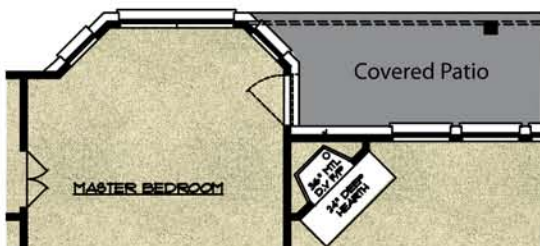

BUFFINGTON HOMES

OF ARKANSAS

Colette

2,396 Square Feet

1 Level, 4 Bedrooms, 2 or 2.5 Baths available, Dining Room, Large Open Living Area, Large Master Bedroom, Spacious Closets, Walk-in Pantry, Covered Porch, Covered Patio, 2 Car Garage. Many Options and Upgrades to select from, including a Powder Bath and a 3rd Car Garage.

Colette

Optional Bay at Master Bedroom

Optional 3rd Car Garage

Optional Powder Bath

For more information, visit our website at www.BuffingtonHomesAR.com

Elevations shown are artist's concepts. Prices, plans, specifications, square footage and availability are subject to change without notice or prior obligation. Square Footage is approximate and may vary upon elevations and/or options selected.