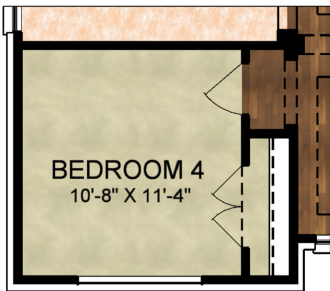

## First Level

Optional Extended Covered Patio

Optional Bedroom 4  
(in lieu of Study)

Optional Bonus Room

- Available Options Include:
- Bay Window at Owner's Retreat
  - Exterior Wall Fireplace in Family Room
  - Corner Tub in Master Bath