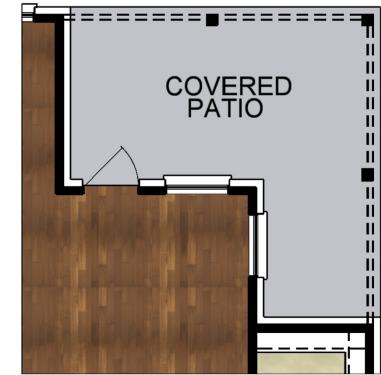

## First Level

Optional Extended Covered Patio

Optional Bedroom 4  
(in lieu of Study)

Optional Bonus Room

- Available Options Include:
- Bay Window at Owner's Retreat
  - Exterior Wall Fireplace in Family Room
  - Corner Tub in Master Bath