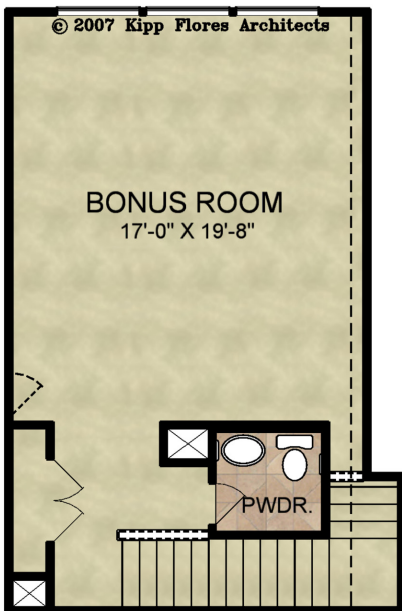

## First Level

Optional Extended Covered Patio

Optional Bedroom 4  
(in lieu of Study)

Optional Bonus Room

- Available Options Include:
- Bay Window at Owner's Retreat
  - Exterior Wall Fireplace in Family Room
  - Corner Tub in Master Bath