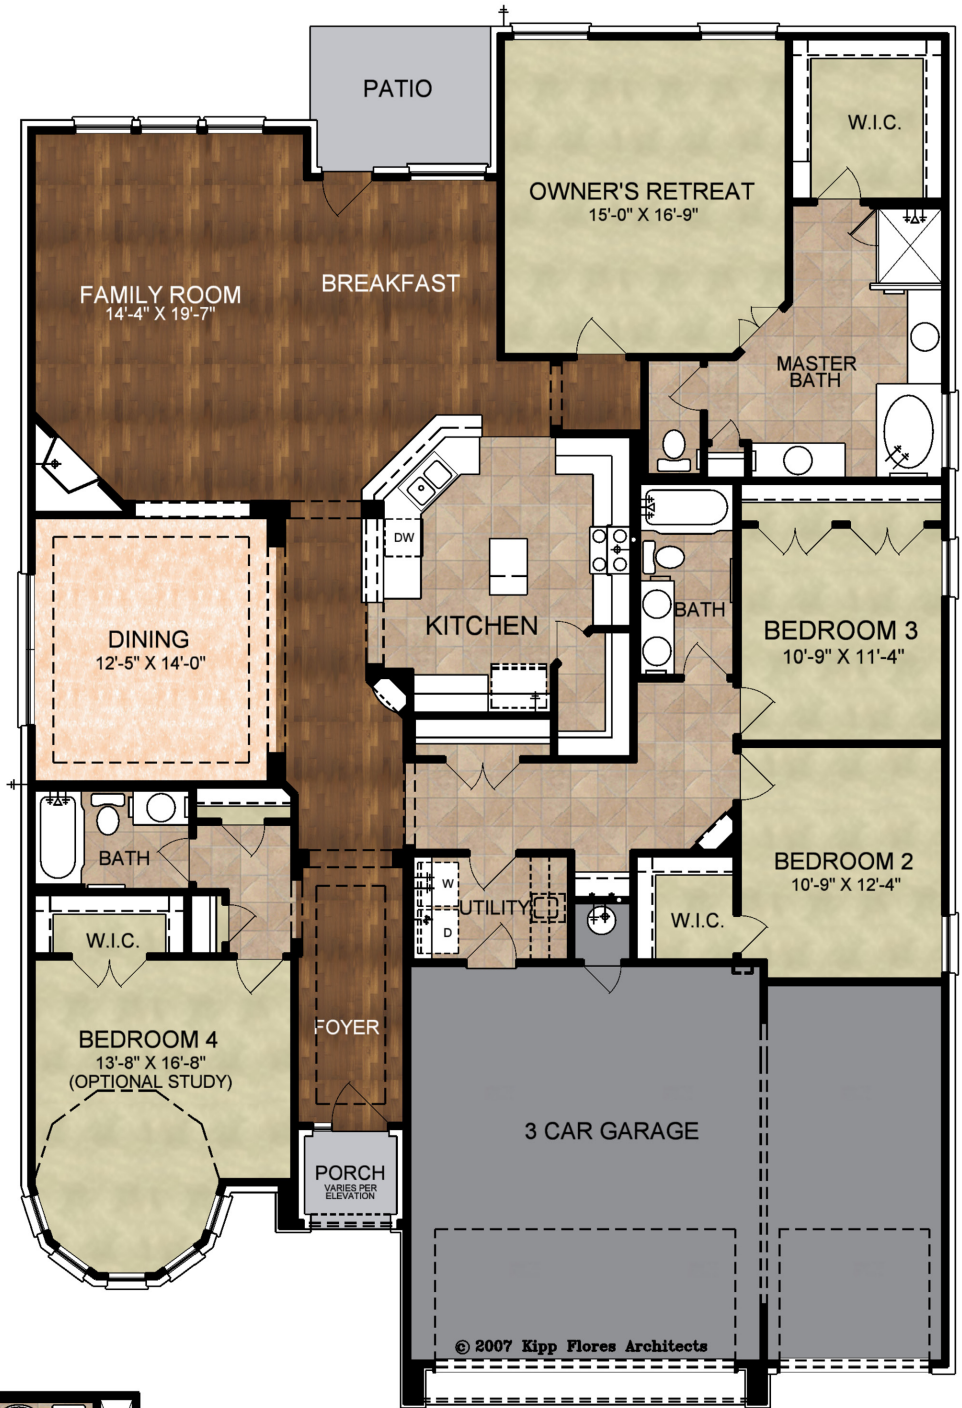

Madison

Covered Patio Option 1

Covered Patio Option 2

Optional Master Bath with Corner Tub

Optional Bonus Room

© 2007 Kipp Flores Architects

- Available Options Include:
- Bay Window at Owner's Retreat
 - Exterior Wall Fireplace in Family Room
 - Study in lieu of Bedroom 4
 - Outdoor Living Area