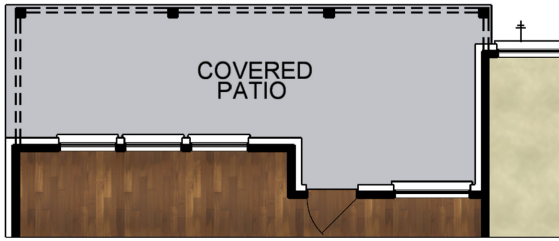

Madison

Covered Patio Option 1

Covered Patio Option 2

Optional Master Bath with Corner Tub

Optional Bonus Room

© 2007 Kipp Flores Architects

- Available Options Include:
- Bay Window at Owner's Retreat
 - Exterior Wall Fireplace in Family Room
 - Study in lieu of Bedroom 4
 - Outdoor Living Area