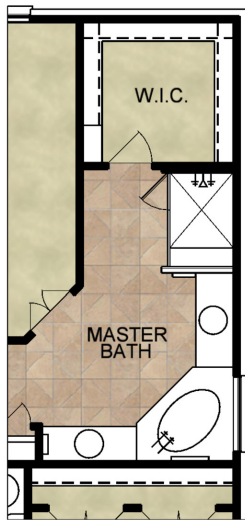

Madison

Covered Patio Option 1

Covered Patio Option 2

Optional Master Bath with Corner Tub

Optional Bonus Room

© 2007 Kipp Flores Architects

- Available Options Include:
- Bay Window at Owner's Retreat
 - Exterior Wall Fireplace in Family Room
 - Study in lieu of Bedroom 4
 - Outdoor Living Area

For more information, visit our website at www.BuffingtonHomesAR.com

Elevations shown are artist's concepts. Prices, plans, specifications, square footage and availability are subject to change without notice or prior obligation. Square Footage is approximate and may vary upon elevations and/or options selected.