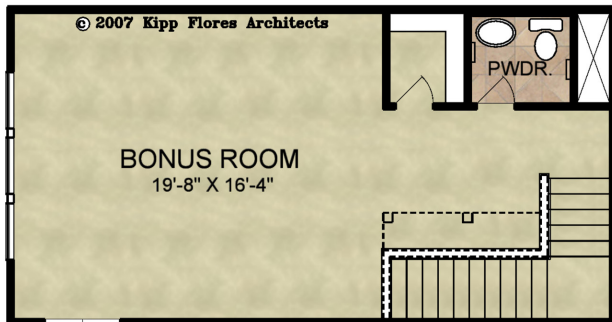

Madison

Covered Patio Option 1

Covered Patio Option 2

Optional Master Bath with Corner Tub

Optional Bonus Room

© 2007 Kipp Flores Architects

- Available Options Include:
- Bay Window at Owner's Retreat
 - Exterior Wall Fireplace in Family Room
 - Study in lieu of Bedroom 4
 - Outdoor Living Area