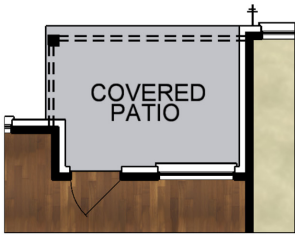

Madison

Covered Patio Option 1

Covered Patio Option 2

Optional Master Bath with Corner Tub

Optional Bonus Room

© 2007 Kipp Flores Architects

- Available Options Include:
- Bay Window at Owner's Retreat
 - Exterior Wall Fireplace in Family Room
 - Study in lieu of Bedroom 4
 - Outdoor Living Area